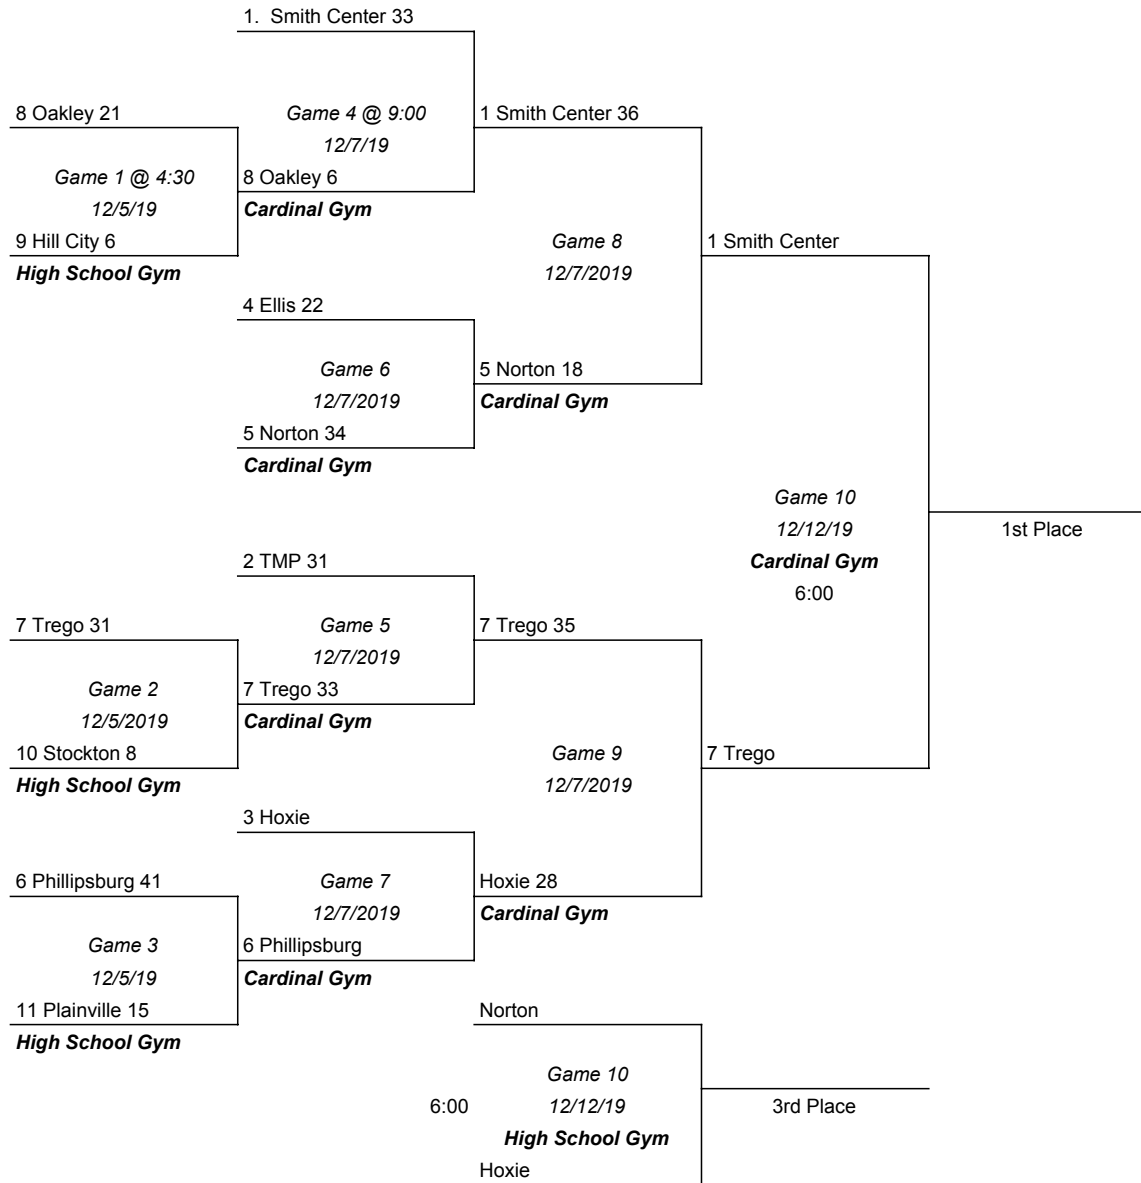

-Team on the top side of the bracket will be the Home Team  
 -All games 15 minutes after the conclusion of the previous game.  
 -15 min. warmup and 10 min. half for all games

	Records	Seed
Ellis	4-3	4
Hill City	1-6	9
Hoxie	5-1	3
Norton	4-3	5
Oakley	2-4	8
Phillipsburg	4-3	6
Plainville	1-6	11
Smith Center	7-0	1
Stockton	1-6	10
TMP	7-0	2
Trego	3-3	7